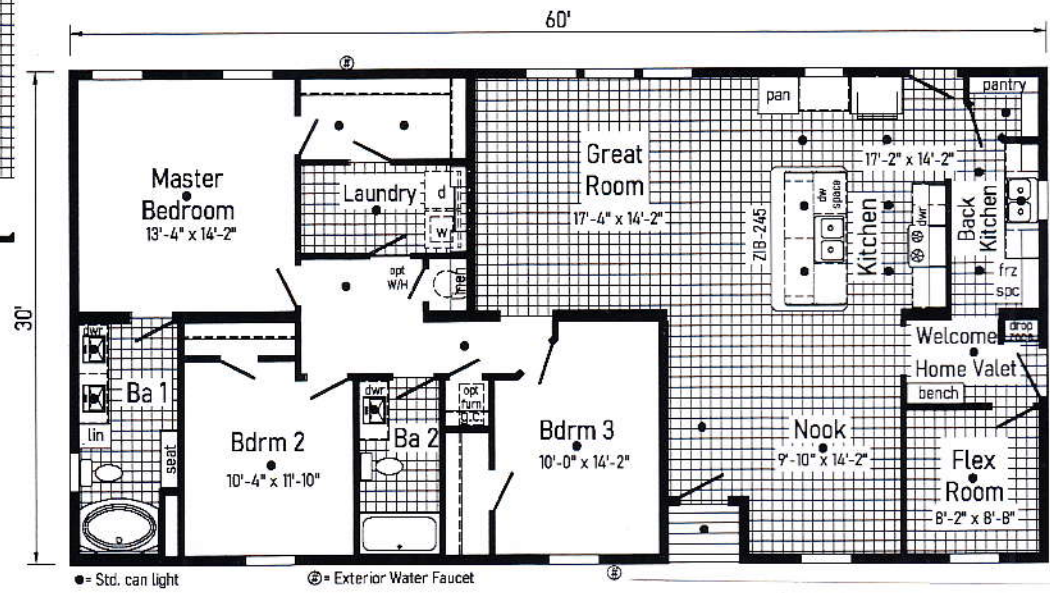

Alternate Chef's Galley
 With Appliance Depot, Walk-in Pantry, and Coat Closet (replaces Back Kitchen)

3260
 1784 sq. ft.
 3 Bed - 2 Bath