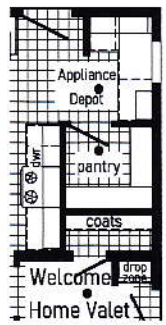

Alternate Chef's Galley
 With Appliance Depot, Walk-in Pantry, and Coat Closet (replaces Back Kitchen)

3260
 1784 sq. ft.
 3 Bed - 2 Bath