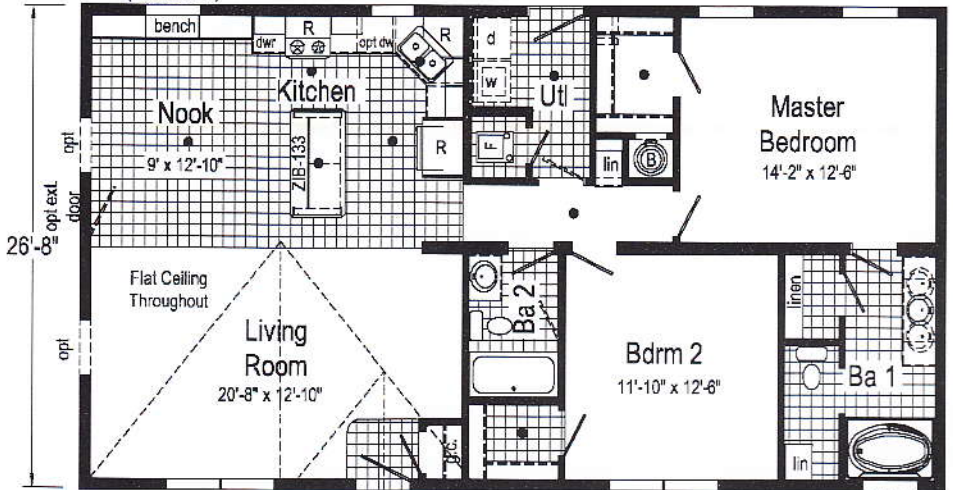

48'

opt patio door  
(omits bench)

opt transom

**Optional  
Attic Stairs**  
(omits g.c.)

Living Room

17' x 12'-6"

**Optional  
Stairwell**

Living Room

20'-8" x 12'-10"

**Optional  
Glamour Bath**  
(omits linen closet)

**Optional  
4'x6' Walk-In  
Tile Shower**