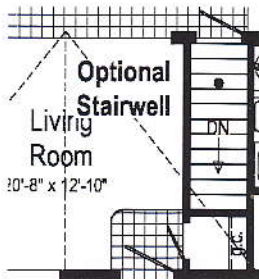

48'

opt patio door  
(omits bench)

opt transom

**Optional  
Attic Stairs**  
(omits g.c.)

Living Room

17' x 12'-6"

**Optional  
Stairwell**

Living Room

20'-8" x 12'-10"

**Optional  
Glamour Bath**  
(omits linen closet)

**Optional  
4'x6' Walk-In  
Tile Shower**