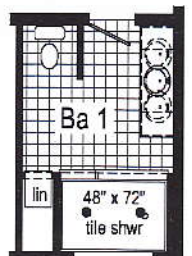

48'

opt patio door  
(omits bench)

opt transom

**Optional  
Attic Stairs**  
(omits g.c.)

Living Room

17' x 12'-6"

**Optional  
Stairwell**

Living Room

20'-8" x 12'-10"

**Optional  
Glamour Bath**  
(omits linen closet)

**Optional  
4'x6' Walk-In  
Tile Shower**