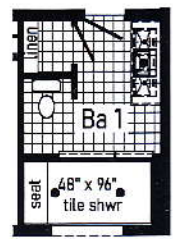

52'

opt patio door
(omit seat)

opt patio door

26'-8"

(B) = Water heater
or omitt

red cabinet

● = Std. can light

○ = opt transom

Optional Stairwell

Optional Glamour Bath
(omits linen closet)

Optional Tranquility Shower