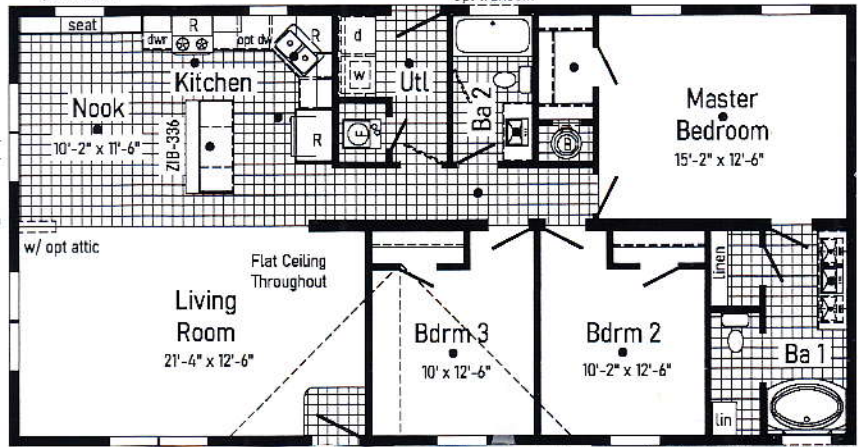

52'

opt patio door
(omit seat)

opt patio door

26'-8"

(B) = Water heater
or omitt

red cabinet

● = Std. can light

○ = opt transom

Optional Stairwell

Optional Glamour Bath
(omits linen closet)

Optional Tranquility Shower