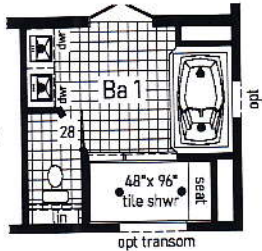

**Optional  
Tranquility  
Bath**

**Optional  
Glamour  
Bath**  
(omits linen)

**Optional Chef's  
Signature Hood**  
(only with flat ceiling)

R = Std. 12' staggered overhead.

● = Std. can light