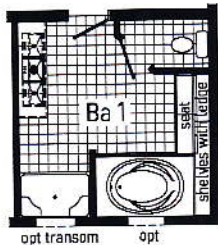

**Optional  
Tranquility  
Bath**

**Optional  
Glamour  
Bath**  
(omits linen)

**Optional Chef's  
Signature Hood**  
(only with flat ceiling)

R = Std. 12' staggered overhead.

● = Std. can light