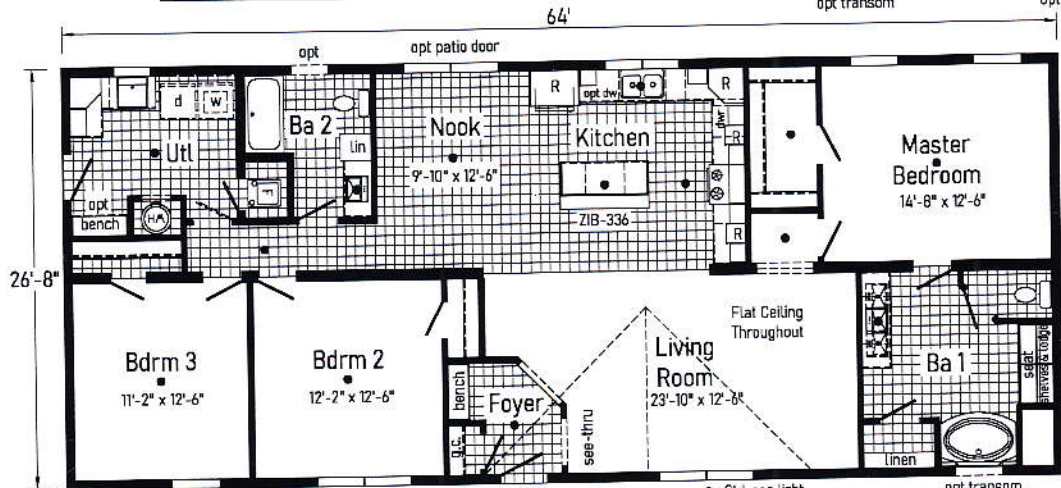

**Optional  
Tranquility  
Bath**

**Optional  
Glamour  
Bath**  
(omits linen)

**Optional Chef's  
Signature Hood**  
(only with flat ceiling)

R = Std. 12' staggered overhead.

● = Std. can light