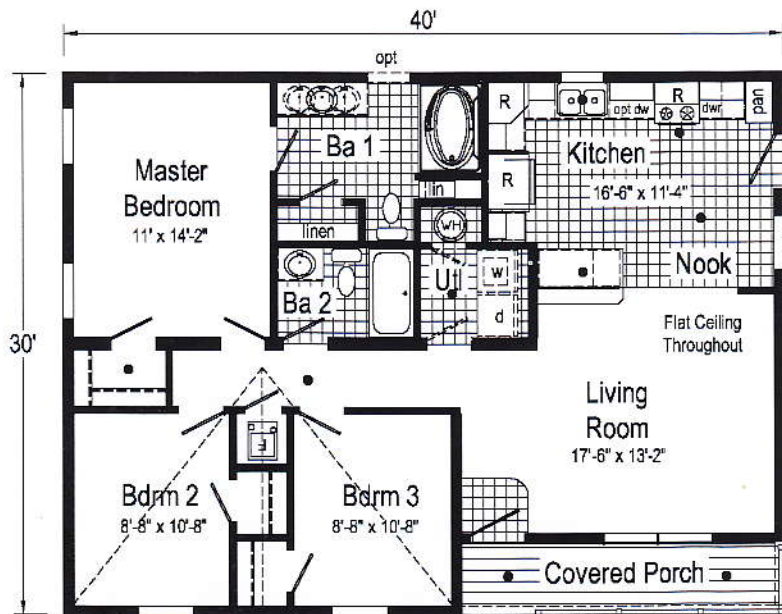

Optional Chef's Signature Hood
(only with flat ceiling)

Optional Glamour Bath
(omits linen)

Opt. Corner Shower

Optional Stairwell
(omits base cab w/ bar & bath 1 lin)

Alternate Plan without Covered Porch
Approx. 1200 Sq. Ft.