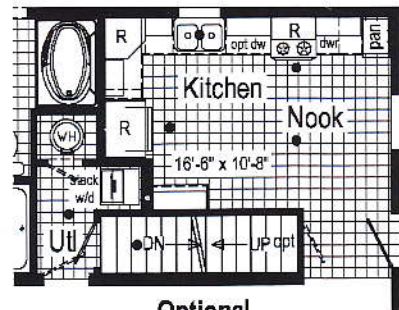

Optional Chef's Signature Hood
(only with flat ceiling)

Optional Glamour Bath
(omits linen)

Opt. Corner Shower

Optional Stairwell
(omits base cab w/ bar & bath 1 lin)

Alternate Plan without Covered Porch
Approx. 1200 Sq. Ft.