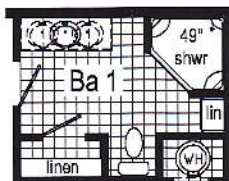

Optional Chef's Signature Hood
(only with flat ceiling)

Optional Glamour Bath
(omits linen)

Opt. Corner Shower

Optional Stairwell
(omits base cab w/ bar & bath 1 lin)

Alternate Plan without Covered Porch
Approx. 1200 Sq. Ft.