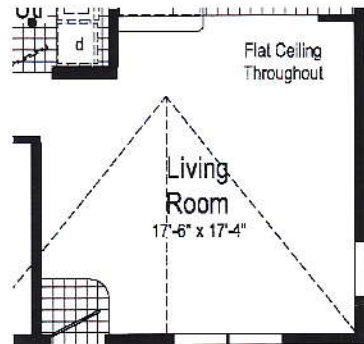

Optional Chef's Signature Hood
(only with flat ceiling)

Optional Glamour Bath
(omits linen)

Opt. Corner Shower

Optional Stairwell
(omits base cab w/ bar & bath 1 lin)

Alternate Plan without Covered Porch
Approx. 1200 Sq. Ft.