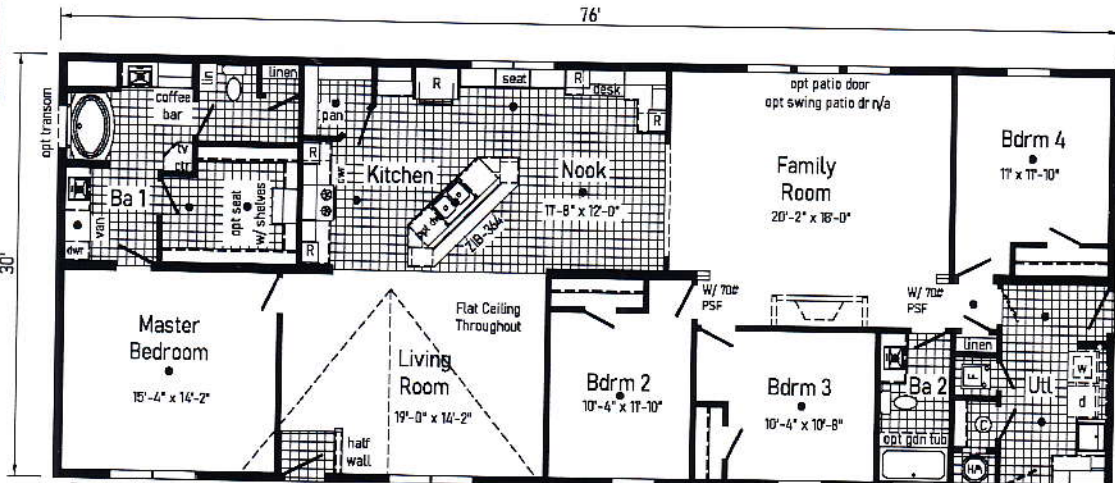

Optional Glamour Bath
(omits linen)

Optional Tranquility Shower

Optional Chef's Signature Hood
(only with flat ceiling)

R = Std. 12" staggered cabinet (C) = Omit shelf and water heater ● = Std. can light opt transom