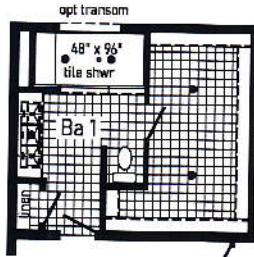

Optional Glamour Bath
(omits linen)

Optional Tranquility Shower

Optional Chef's Signature Hood
(only with flat ceiling)

R = Std. 12" staggered cabinet (C) = Omit shelf and water heater ● = Std. can light opt transom