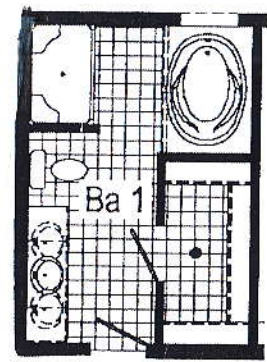

**Optional
4'x6' Walk-In
Tile Shower**

RX868-A 3260 Approx. 1800 Sq. Ft

- = Std. can light
- S = Std. 4" staggered cabinet/opt 12" staggered / N/A with opt. cathedral ceiling

**Optional
Stairwell**

Note: Furnace and water heater not available with this option.