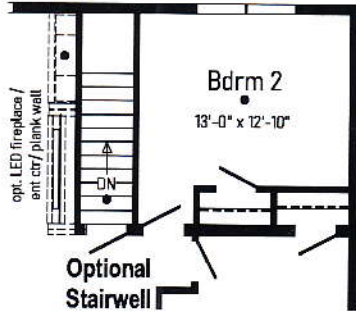

**Optional
4'x6' Walk-In
Tile Shower**
(omits broom closet)

**Optional
Stairwell**

62'

● = Std. can light

R = Std. 33" stepped cabinet