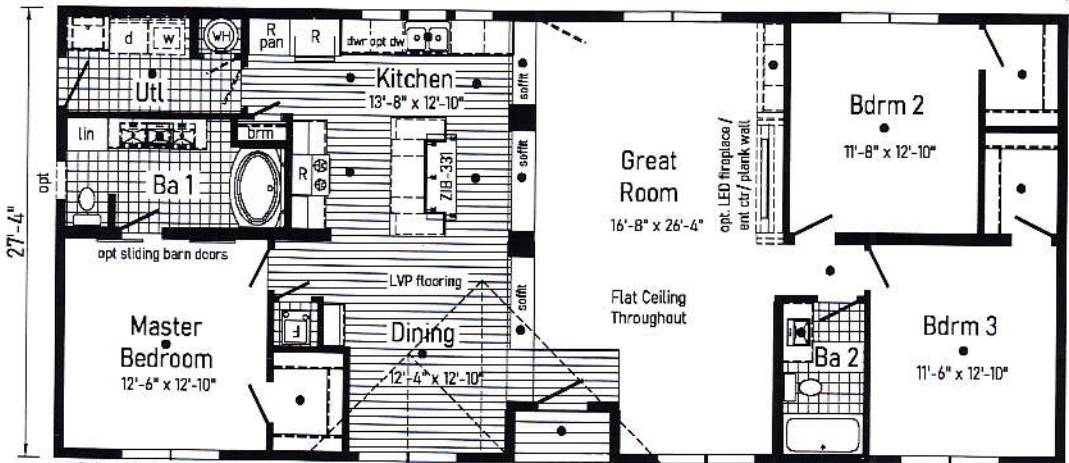

**Optional
4'x6' Walk-In
Tile Shower**
(omits broom closet)

**Optional
Stairwell**

62'

● = Std. can light

R = Std. 33" stepped cabinet