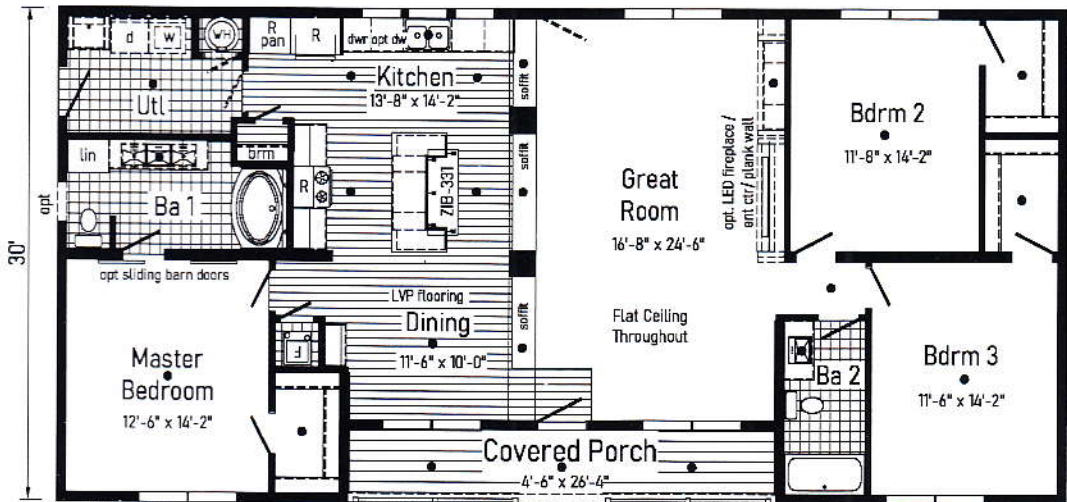

**Optional
4'x6' Walk-In
Tile Shower**
(omits broom closet)

62

● = Std. can light

R = Std. 12" staggered cabinet