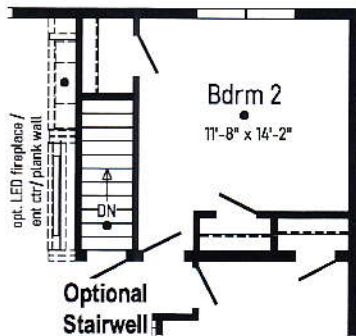

**Optional
4'x6' Walk-In
Tile Shower**
(omits broom closet)

62

● = Std. can light

R = Std. 12" staggered cabinet