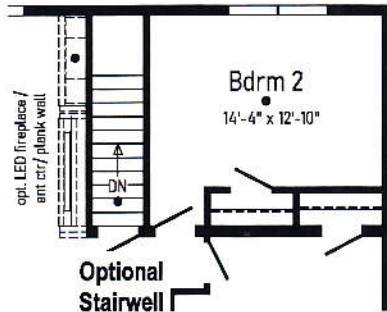

**Optional
4'x6' Walk-In
Tile Shower**
(omits broom closet)

66'

27'-4"

● = Std. can light

R = Std. 12" staggered cabinet