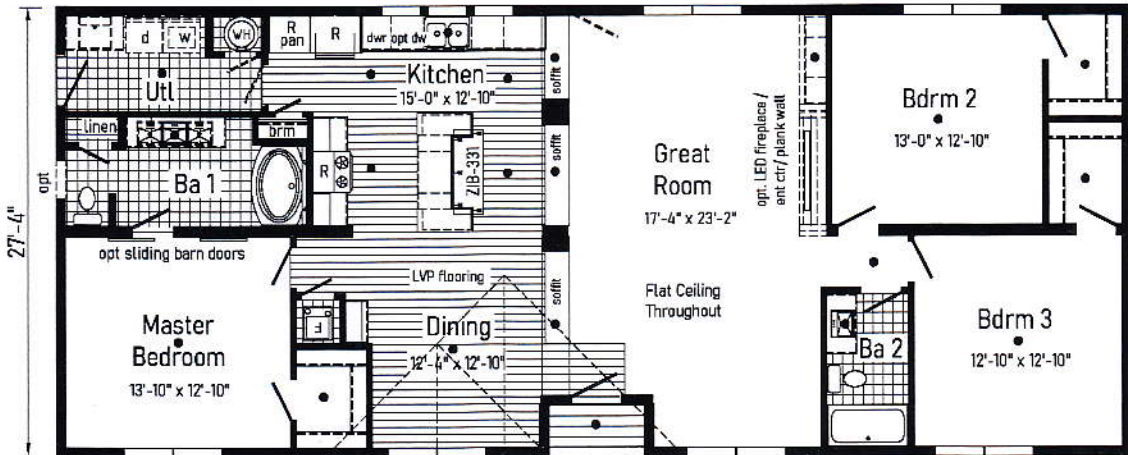

**Optional
4'x6' Walk-In
Tile Shower**
(omits broom closet)

66'

27'-4"

● = Std. can light

R = Std. 12" staggered cabinet