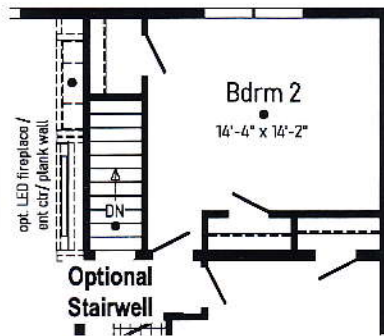

**Optional
4'x6' Walk-In
Tile Shower**
(omits broom closet)

66'

●● Std. can light

R = Std. 12\"/>