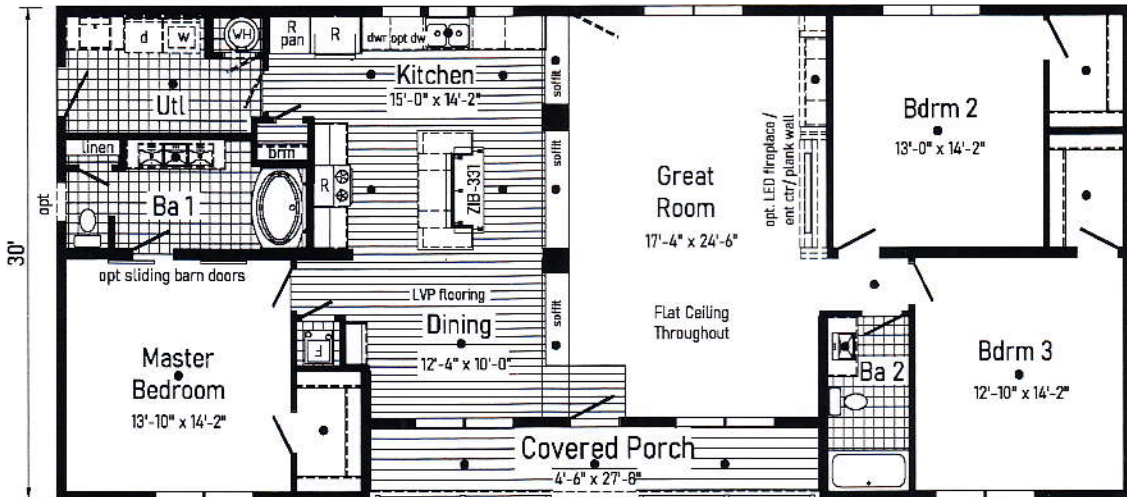

**Optional
4'x6' Walk-In
Tile Shower**
(omits broom closet)

66'

●● Std. can light

R = Std. 12\"/>