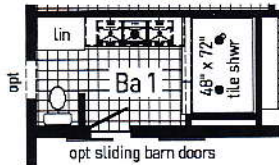

**Optional
4'x6' Walk-In
Tile Shower**

Note: This floor plan has
standard 7/12 roof pitch.

72'