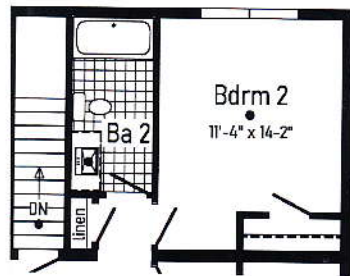

**Optional  
4'x6' Walk-In  
Tile Shower**  
(omits broom closet)

**Optional  
Stairwell**

•• Std. can light     R = Std. 12" staggered cabinet