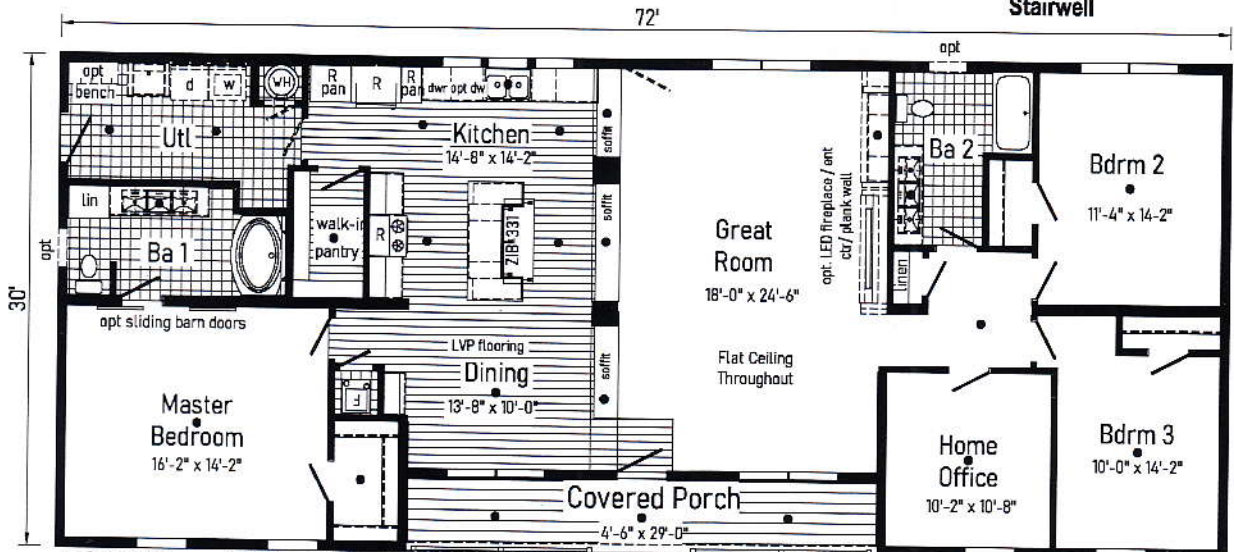

**Optional  
4'x6' Walk-In  
Tile Shower**  
(omits broom closet)

**Optional  
Stairwell**

•• Std. can light     R = Std. 12" staggered cabinet