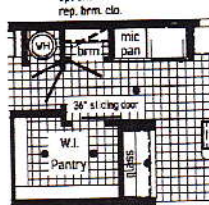

Optional End Entry Utility with 4'x6' Walk-In Tile Shower

Optional 4'x6' Walk-In Tile Shower

Alternate Kitchen

Opt. Expanded Walk-In Pantry

Curb Side Exterior Options

Optional Stairwell

\*Due to continued product improvements, changes in supplies or design; PICTURES may not accurately depict our current product offering.