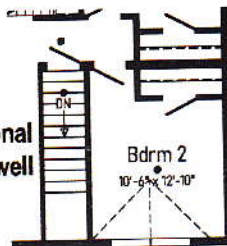

Optional End Entry Utility with 4'x6' Walk-In Tile Shower

Optional 4'x6' Walk-In Tile Shower

Alternate Kitchen

Opt. Expanded Walk-In Pantry

Curb Side Exterior Options

Optional Stairwell

\*Due to continued product improvements, changes in supplies or design; PICTURES may not accurately depict our current product offering.