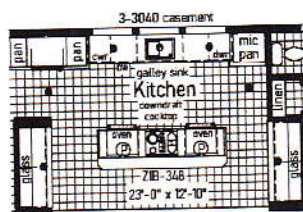

Optional End Entry Utility with 4'x6' Walk-In Tile Shower

Optional 4'x6' Walk-In Tile Shower

Alternate Kitchen

Opt. Expanded Walk-In Pantry

Curb Side Exterior Options

Optional Stairwell

\*Due to continued product improvements, changes in supplies or design; PICTURES may not accurately depict our current product offering.