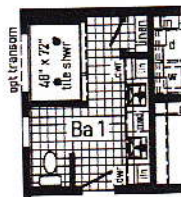

Optional End Entry Utility with 4'x6' Walk-In Tile Shower

Optional 4'x6' Walk-In Tile Shower

Alternate Kitchen

Opt. Expanded Walk-In Pantry

Curb Side Exterior Options

Optional Stairwell

\*Due to continued product improvements, changes in supplies or design; PICTURES may not accurately depict our current product offering.