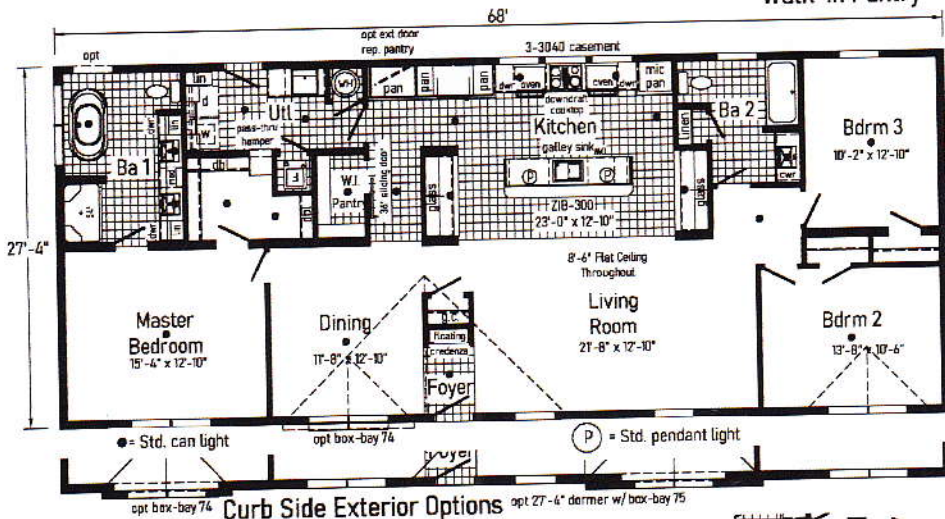

Optional End Entry Utility with 4'x6' Walk-In Tile Shower

Optional 4'x6' Walk-In Tile Shower

Alternate Kitchen

Opt. Expanded Walk-In Pantry

Curb Side Exterior Options

Optional Stairwell

\*Due to continued product improvements, changes in supplies or design; PICTURES may not accurately depict our current product offering.