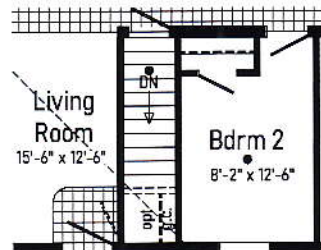

Optional Glamour Bath

(omits linen closet)

opt transom opt

Optional 4'x6' Walk-In

Tile Shower

**Alternate Walk-In
Pantry & Master Closet**

R = Std. 12\"/>

● = Std. can light

opt

opt. 27\"/>

Curb Side Exterior Options

Alternate Kitchen Island

**Optional
Stairwell**