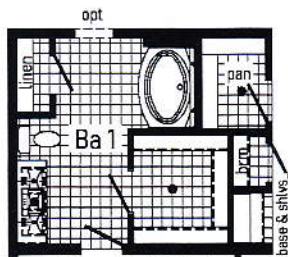

Optional Glamour Bath

(omits linen closet)

opt transom opt

Optional 4'x6' Walk-In

Tile Shower

**Alternate Walk-In
Pantry & Master Closet**

R = Std. 12\"/>

● = Std. can light

opt

opt. 27\"/>

Curb Side Exterior Options

Alternate Kitchen Island

**Optional
Stairwell**