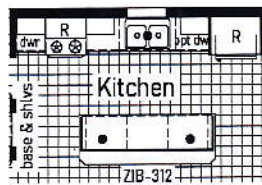

Alternate Kitchen Island