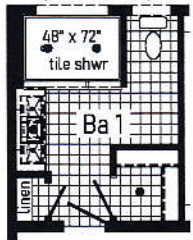

Optional Glamour Bath

(omits linen closet)

opt transom opt

Optional 4'x6' Walk-In

Tile Shower

**Alternate Walk-In
Pantry & Master Closet**

R = Std. 12\"/>

● = Std. can light

opt

opt. 27\"/>

Curb Side Exterior Options

Alternate Kitchen Island

**Optional
Stairwell**