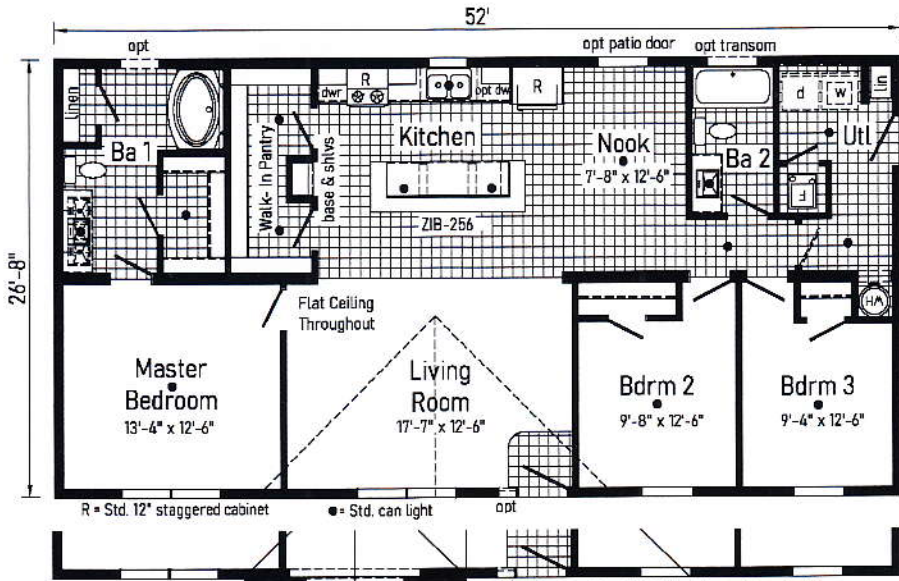

Optional Glamour Bath

(omits linen closet)

opt transom opt

Optional 4'x6' Walk-In

Tile Shower

**Alternate Walk-In
Pantry & Master Closet**

R = Std. 12\"/>

● = Std. can light

opt

opt. 27\"/>

Curb Side Exterior Options

Alternate Kitchen Island

**Optional
Stairwell**