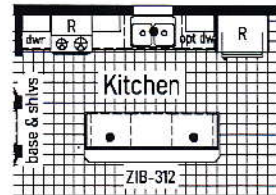

Optional
4' x 6' Walk-In
Tile Shower

Optional
Glamour
Bath
(omits lin)

Optional
Stairwell

Alternate Walk-In
Pantry & Master Closet

Alternate Kitchen Island

Curb Side Exterior Options

opt 27'-4\"/>

Ⓐ = Opt Util Sink or Bench R = Std. 12\"/>