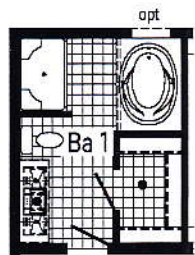

Optional
4' x 6' Walk-In
Tile Shower

Optional
Glamour
Bath
(omits lin)

Optional
Stairwell

Alternate Walk-In
Pantry & Master Closet

Alternate Kitchen Island

Curb Side Exterior Options

opt 27'-4\"/>

Ⓐ = Opt Util Sink or Bench R = Std. 12\"/>