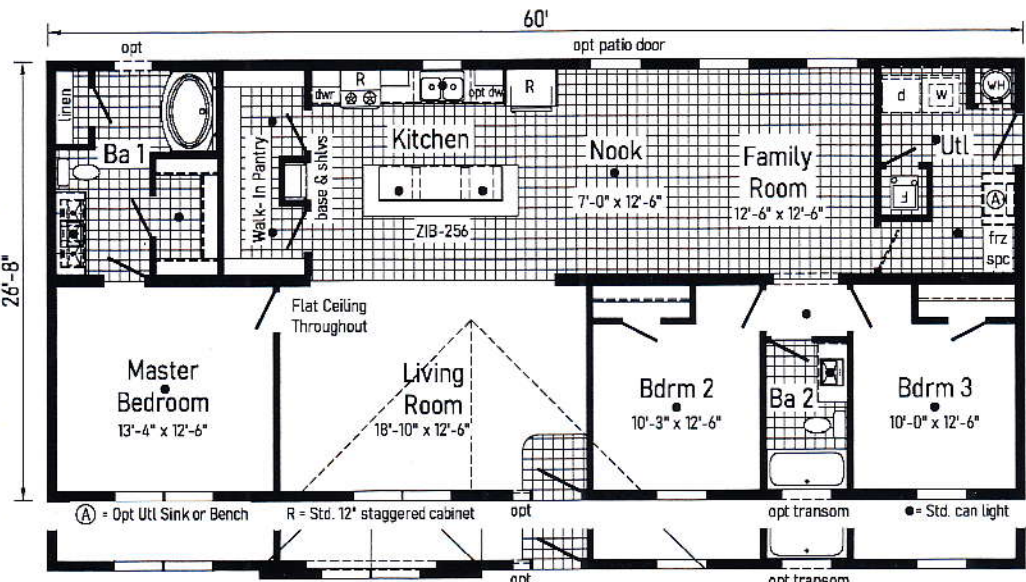

Optional
4' x 6' Walk-In
Tile Shower

Optional
Glamour
Bath
(omits lin)

Optional
Stairwell

Alternate Walk-In
Pantry & Master Closet

Alternate Kitchen Island

Curb Side Exterior Options

opt 27'-4\"/>

Ⓐ = Opt Util Sink or Bench R = Std. 12\"/>