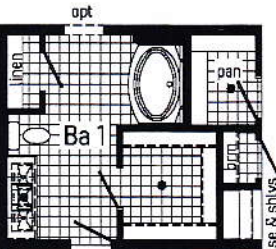

Optional
4' x 6' Walk-In
Tile Shower

Optional
Glamour
Bath
(omits lin)

Optional
Stairwell

Alternate Walk-In
Pantry & Master Closet

Alternate Kitchen Island

Curb Side Exterior Options

opt 27'-4\"/>

Ⓐ = Opt Util Sink or Bench R = Std. 12\"/>