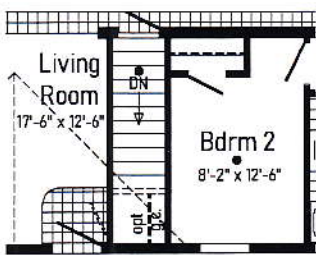

Optional
4' x 6' Walk-In
Tile Shower

Optional
Glamour
Bath
(omits lin)

Optional
Stairwell

Alternate Walk-In
Pantry & Master Closet

Alternate Kitchen Island

Curb Side Exterior Options

opt 27'-4\"/>

Ⓐ = Opt Util Sink or Bench R = Std. 12\"/>