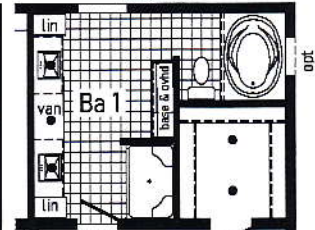

Optional Stairwell

Optional Sliding Doors at Walk-In Pantry

(soffit & overhead replace shelves)

Optional 4'x6' Walk-In Tile Shower

Optional Glamour Bath

•• Std. can light

R = Std. 12" staggered cabinet