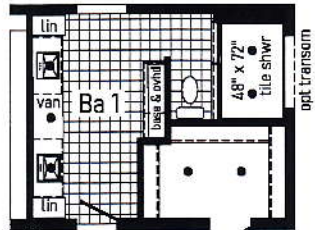

Optional Stairwell

Optional Sliding Doors at Walk-In Pantry

(soffit & overhead replace shelves)

Optional 4'x6' Walk-In Tile Shower

Optional Glamour Bath

•• Std. can light

R = Std. 12" staggered cabinet