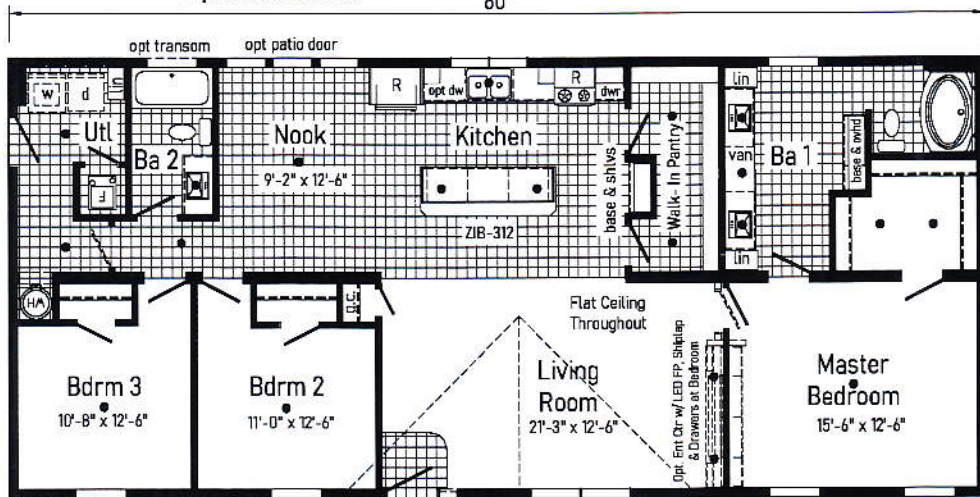

Optional Stairwell

Optional Sliding Doors at Walk-In Pantry

(soffit & overhead replace shelves)

Optional 4'x6' Walk-In Tile Shower

Optional Glamour Bath

•• Std. can light

R = Std. 12" staggered cabinet