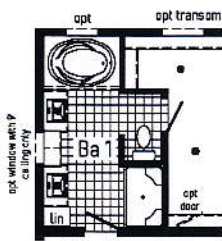

**Optional 4'x6'
Walk-In Tile Shower**

**Optional
Glamour Bath** 66"

**Optional
Stairwell**

**Optional
1/2 Bath**
(omits credenza)

**Opt Beverage Center
with Sliding Doors**
(replaces base cabinets at Dining)

● Stair case light. Note: A portion of the kitchen. R. Solid 20\"/>