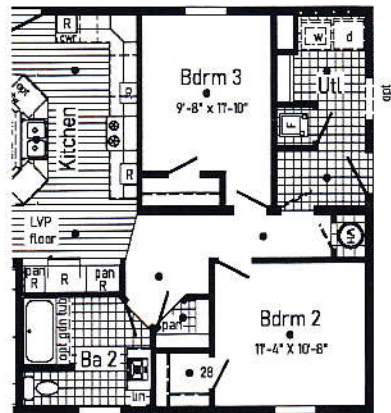

**Optional 4'x6'
Walk-In Tile Shower**

**Optional
Glamour Bath** 66"

**Optional
Stairwell**

**Optional
1/2 Bath**
(omits credenza)

**Opt Beverage Center
with Sliding Doors**
(replaces base cabinets at Dining)

● Stair case light. Note: A portion of the kitchen. R. Solid 20\"/>