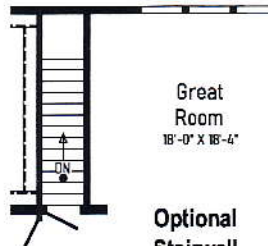

**Optional 4'x6'
Walk-In Tile Shower**

**Optional
Glamour Bath** 66"

**Optional
Stairwell**

**Optional
1/2 Bath**
(omits credenza)

**Opt Beverage Center
with Sliding Doors**
(replaces base cabinets at Dining)

● Stair case light. Note: A portion of the kitchen. R. Solid 20\"/>