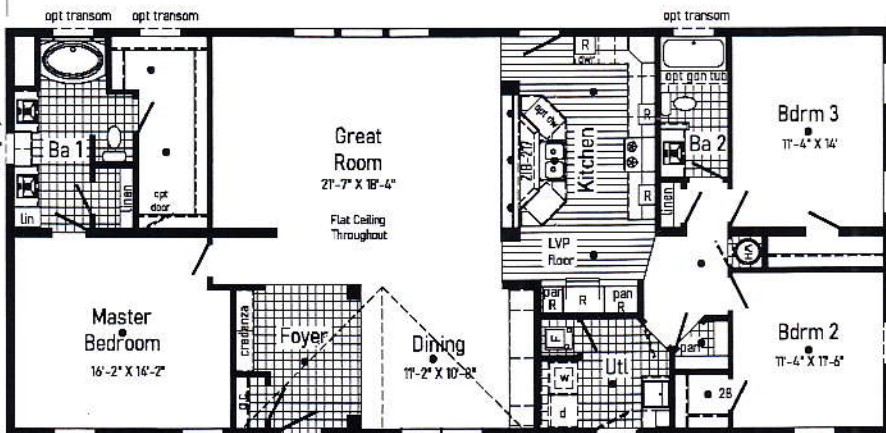

**Optional 4'x6'
Walk-In Tile Shower**

**Optional
Glamour Bath** 66"

**Optional
Stairwell**

**Optional
1/2 Bath**
(omits credenza)

**Opt Beverage Center
with Sliding Doors**
(replaces base cabinets at Dining)

● Stair case light. Note: A portion of the kitchen. R. Solid 20\"/>