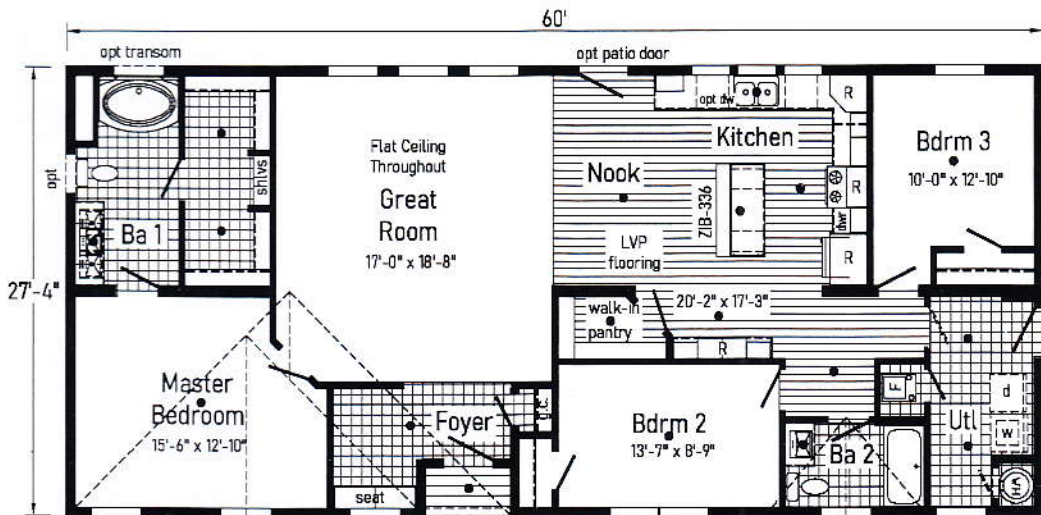

Optional
4'x6' Walk-In
Tile Shower

Optional
Stairwell
Great
Room

14'-0" x 18'-8"

• Std. egg light

□ Std. 10' staggered cabinet