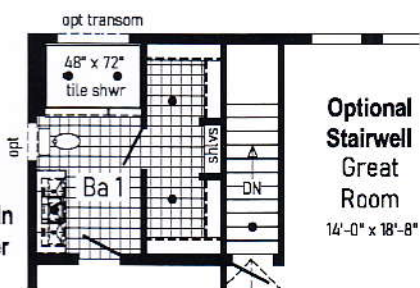

Optional
4'x6' Walk-In
Tile Shower

Optional
Stairwell
Great
Room

14'-0" x 18'-8"

• Std. egg light

□ Std. 10' staggered cabinet