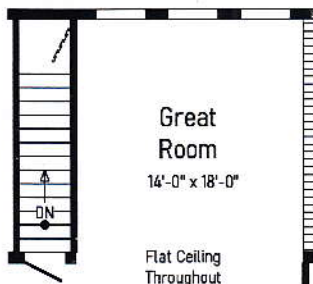

64'

30'

**Optional  
Stairwell**

**Optional  
4'x6' Walk-In  
Tile Shower**