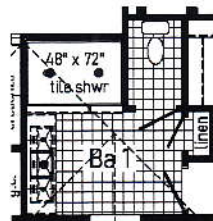

64'

30'

**Optional  
Stairwell**

**Optional  
4'x6' Walk-In  
Tile Shower**