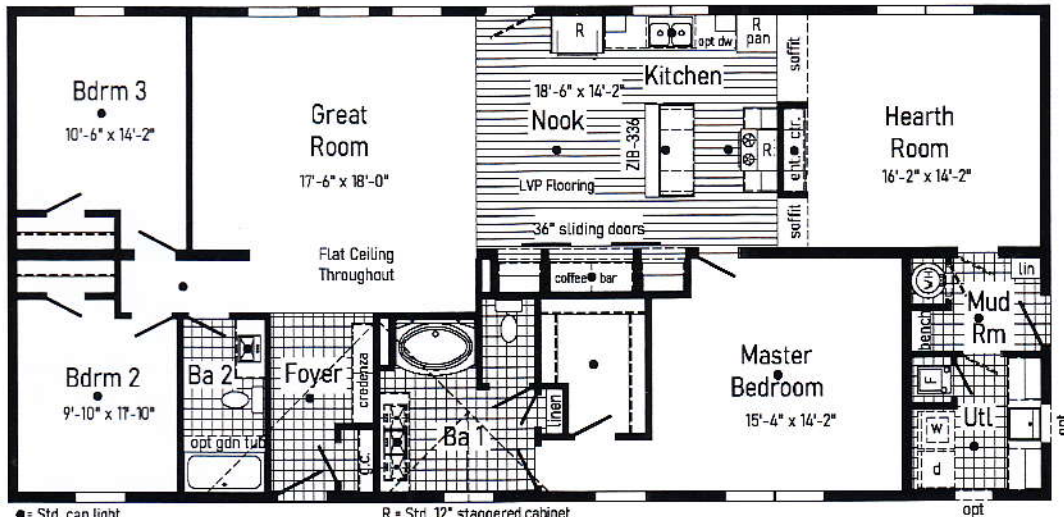

64'

30'

**Optional  
Stairwell**

**Optional  
4'x6' Walk-In  
Tile Shower**