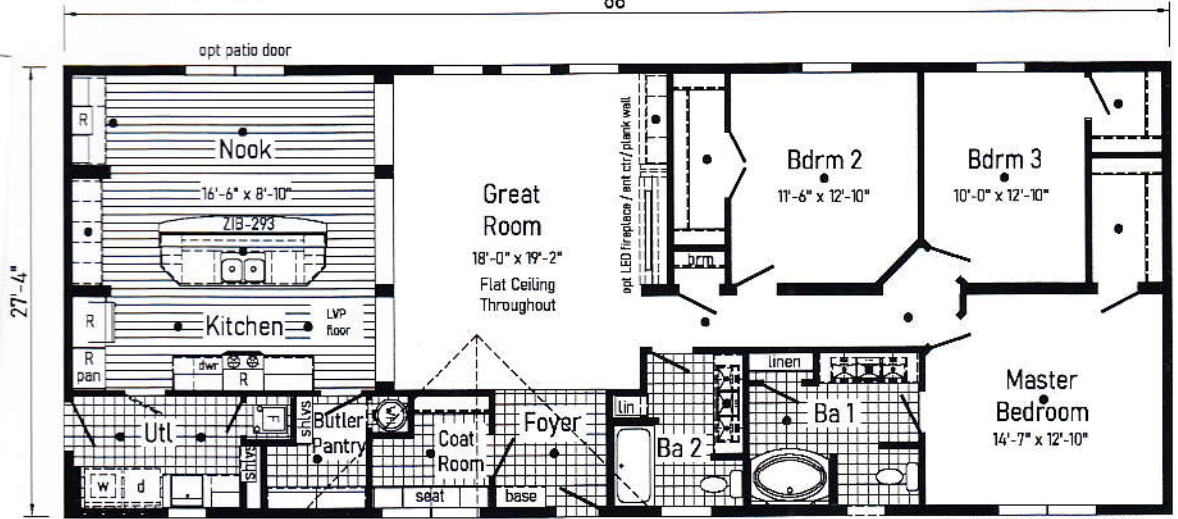

68'

● = Std. can light

opt

R = Std. 12" staggered cabinet