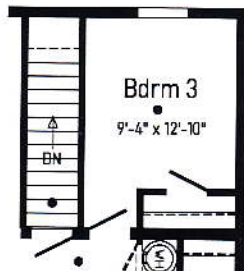

**Optional
Glamour Bath**

**Optional 4'x6'
Walk-In Tile Shower**

56'

**Optional
Stairwell**